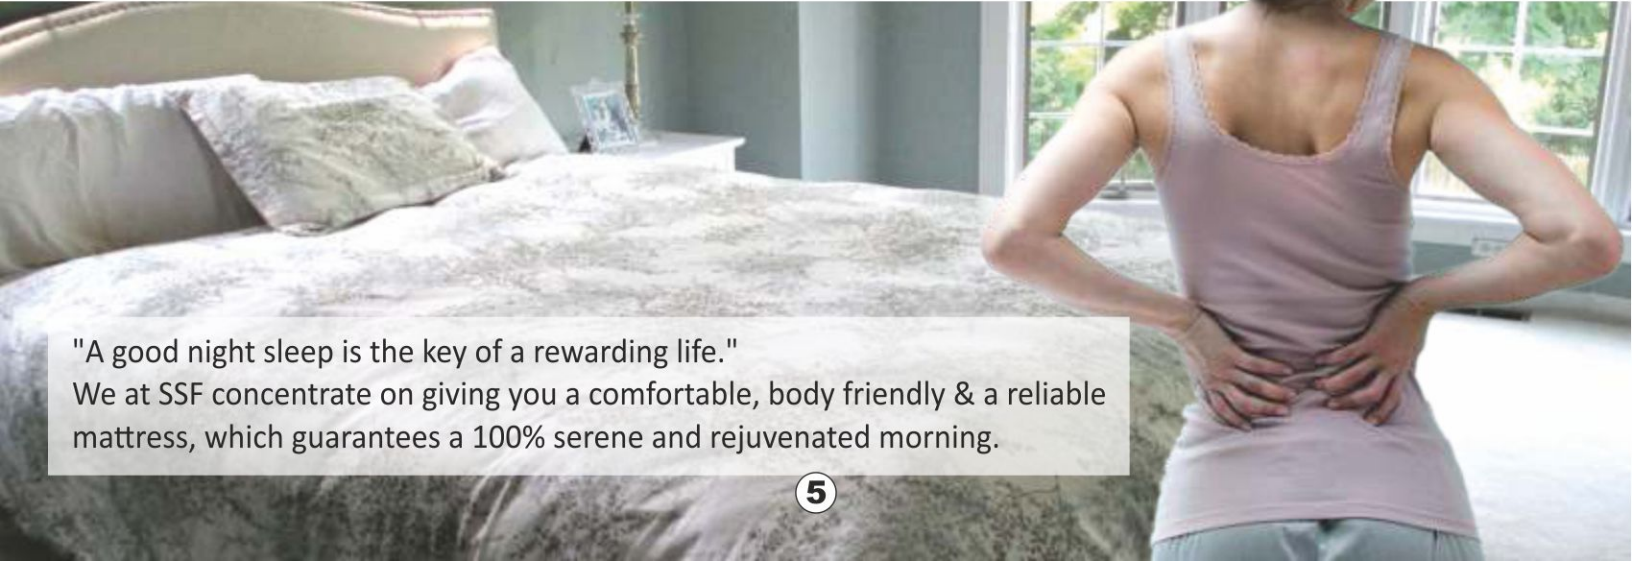

 *Early to bed and early to rise, makes all of us healthy, wealthy & wise.* 

Does your back hurt ?

Yes!! Back pain has become a serious problem.

A solution may lie with your mattress.

So 'Change your Mattress'.

Wrong Mattress

- X** Incomplete Sleep
- X** Strained Muscles & Spine
- X** Sleepless Nights & Disturbed Morning

Right Mattress

- ✓** Good Night Sleep
- ✓** Relaxed Body
- ✓** Rejuvenated Morning

"A good night sleep is the key of a rewarding life."

We at SSF concentrate on giving you a comfortable, body friendly & a reliable mattress, which guarantees a 100% serene and rejuvenated morning.

Me + My Mattress =
Best couple ever

A good nights sleep can do wonders for your health. Find out how :