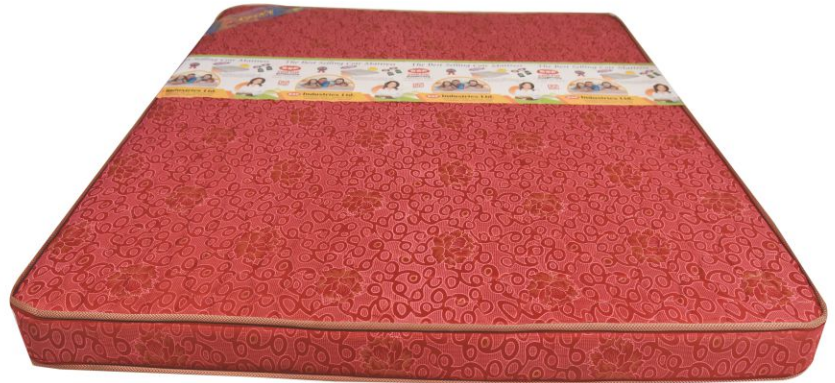

SSF

Hospital 3/4

CONFIGURATION	DETAILS	
Coir Mattress (in all sizes)	Fabric Type	Rexine
	Rexine Thickness	0.8 mm
	Foam	12mm Pasting
	Foam Type	Pure
	Guarantee	1 Year

Cozy 4

SSF

CONFIGURATION	DETAILS	
Coir Mattress (in all sizes)	Fabric Type	Twill
	Fabric Weight	110 GSM
	Quilting	12 mm
	Quilting Foam	Pure
	Guarantee	1 Year